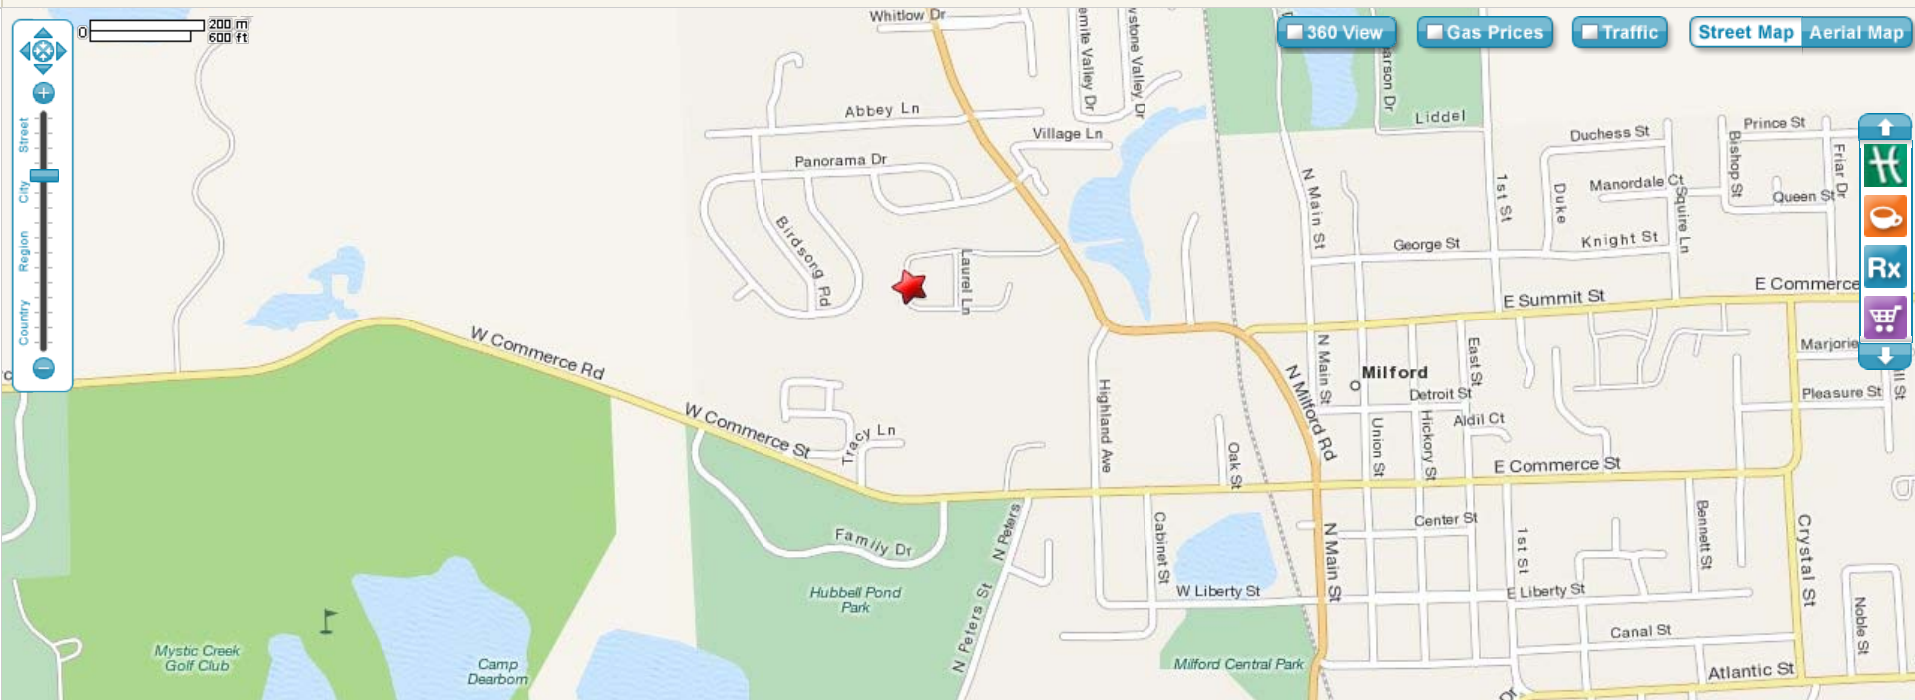

Hello Guest
[Sign In](#) | [Sign Up](#)

Maps

Directions

What's New

Get a Map

International: [US & Canada](#)

Please enter a location.

Find a Business (optional)

Saved & Recent

Address, City, State and/or ZIP

[Use Classic Forms](#)

Your Recent Locations

1 2 3 | Clear All

- 851 Barberrly Dr, Milford, MI 48381-1578
  [Map](#) | [Get Directions](#) | [Search Nearby](#)
- 529 John R, Milford, MI 48381-1873
  [Map](#) | [Get Directions](#) | [Search Nearby](#)
- 27055 Orchard Lake Rd, Farmington Hills, MI 48334-4556
  [Map](#) | [Get Directions](#) | [Search Nearby](#)

More splash for less cash!
Waterpark rates as low as $129 per night!
Click here for info!
Castaway Bay®
Cedar Point's Indoor Waterpark Sandusky, Ohio

851 Barberrly Dr, Milford, MI 48381-1578 [Change Default Location](#)

Cloudy, 31° F

Search Nearby:

©2010 MapQuest Portions ©2010 NAVTEQ

MapQuest Tips, Features, and Partners

[Check out the MapQuest Blog »](#)